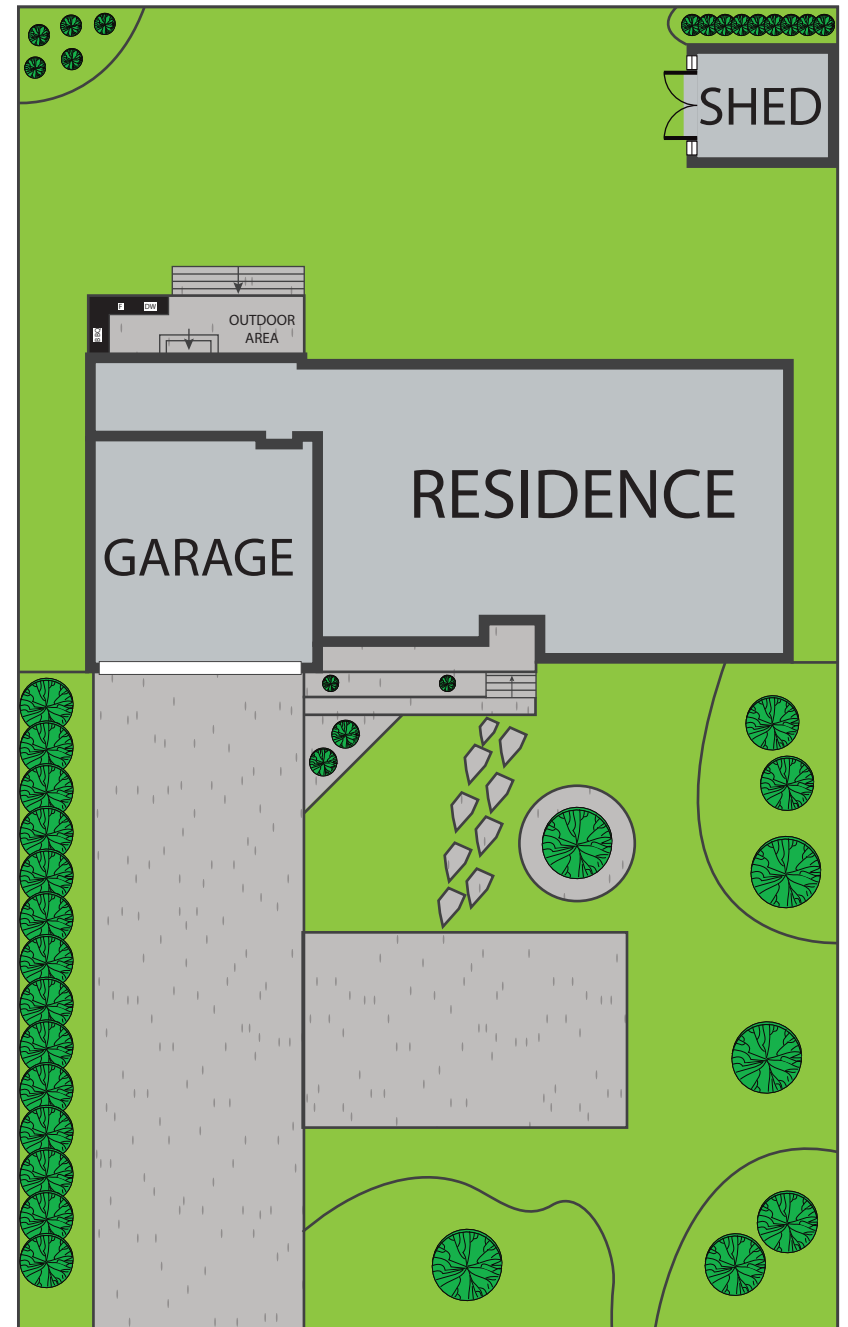

FIRST FLOOR

BASEMENT

2054 Rebecca Street, Oakville, ON L6L 2A2, Canada

TOTAL APPROX. FLOOR AREA 2,467 SQ.FT

Whilst every attempt has been made to ensure the accuracy of the floor plan contained here, measurements of doors, windows, rooms and any other items are approximate and no responsibility is taken for any error, omission, or misstatement. This plan is for illustrative purposes only and should be used as such by any prospective purchaser.