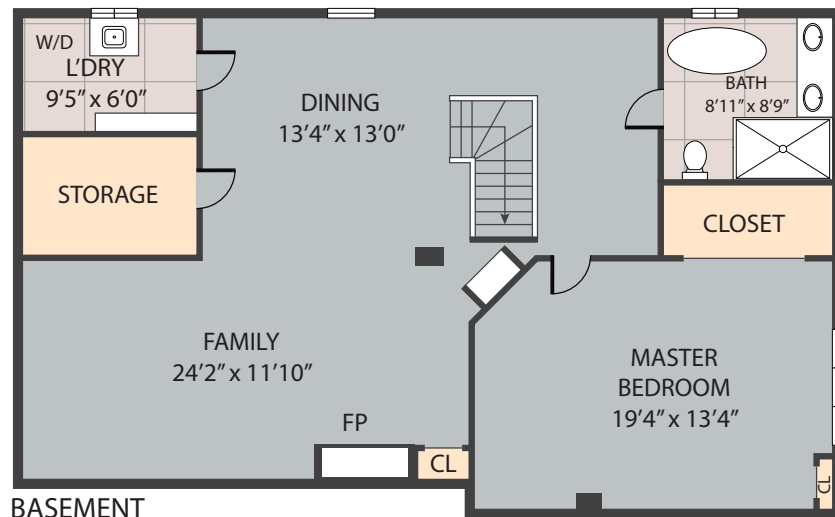

FIRST FLOOR

BASEMENT

2054 Rebecca Street, Oakville, ON L6L 2A2, Canada

TOTAL APPROX. FLOOR AREA 2,467 SQ.FT

Whilst every attempt has been made to ensure the accuracy of the floor plan contained here, measurements of doors, windows, rooms and any other items are approximate and no responsibility is taken for any error, omission, or misstatement. This plan is for illustrative purposes only and should be used as such by any prospective purchaser.