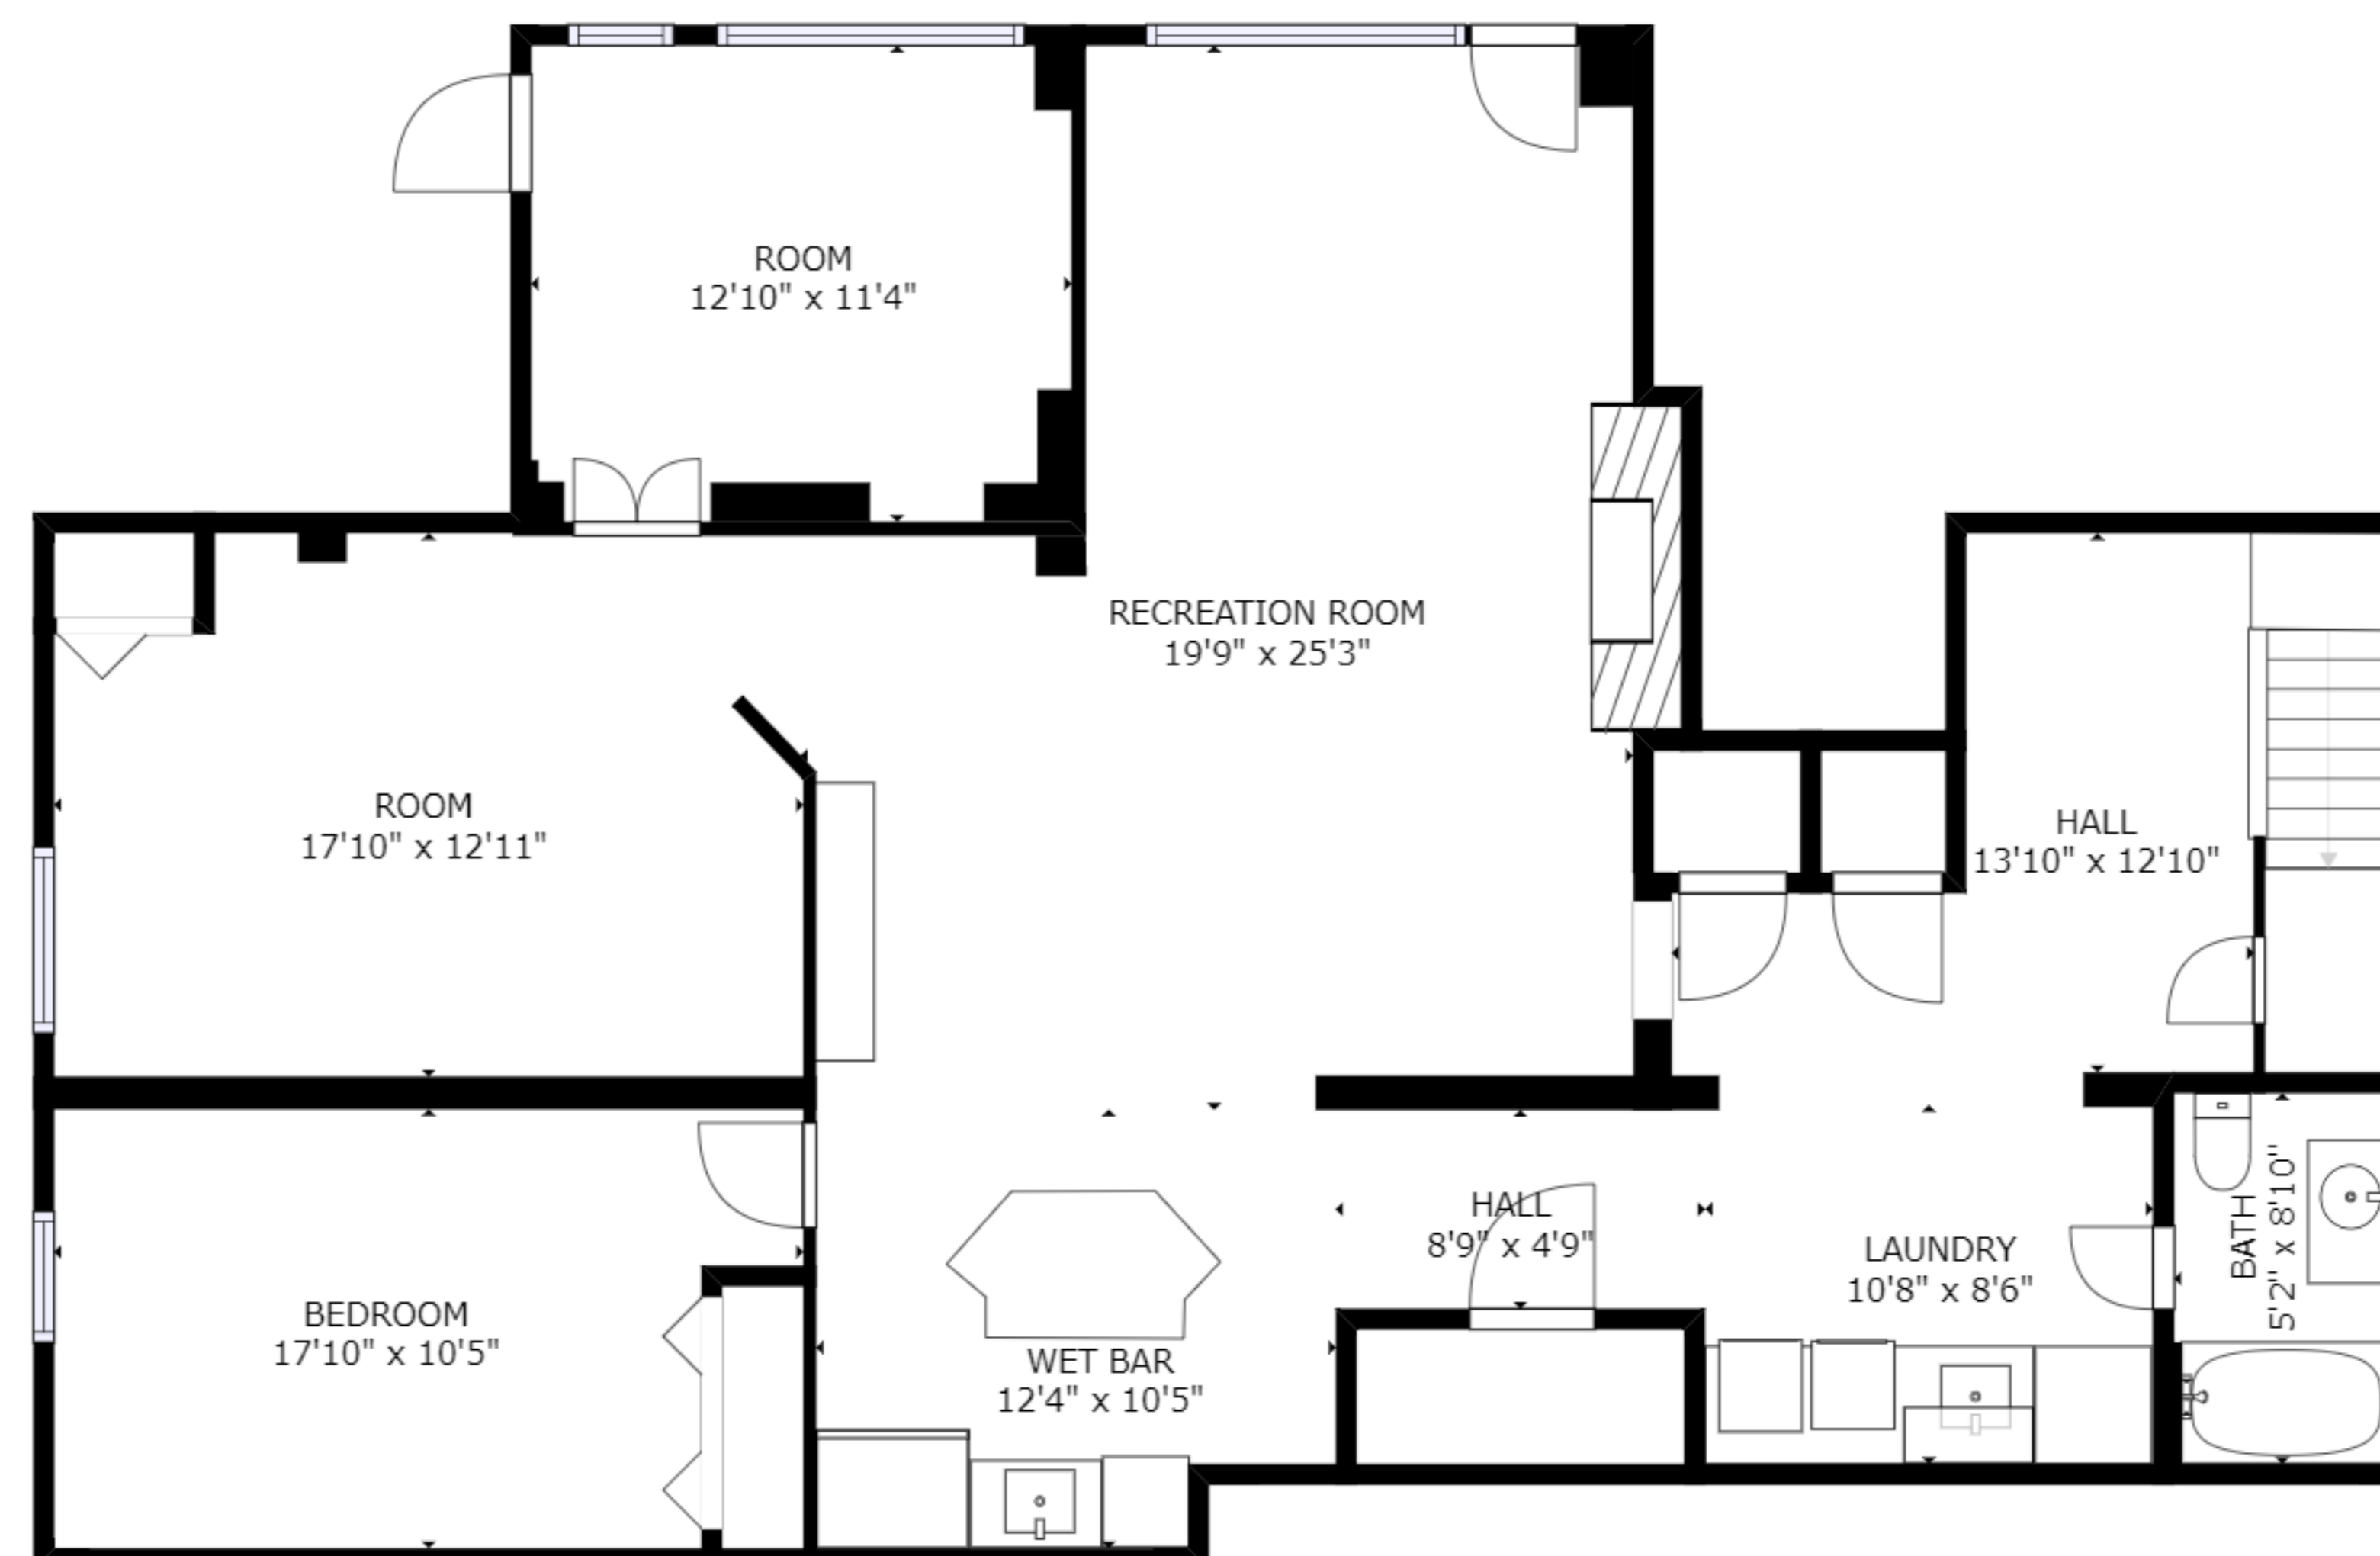

FLOOR 2

FLOOR 1

GROSS INTERNAL AREA
 FLOOR 1: 1554 sq ft, FLOOR 2: 1790 sq ft
 TOTAL: 3344 sq ft
 SIZES AND DIMENSIONS ARE APPROXIMATE, ACTUAL MAY VARY.