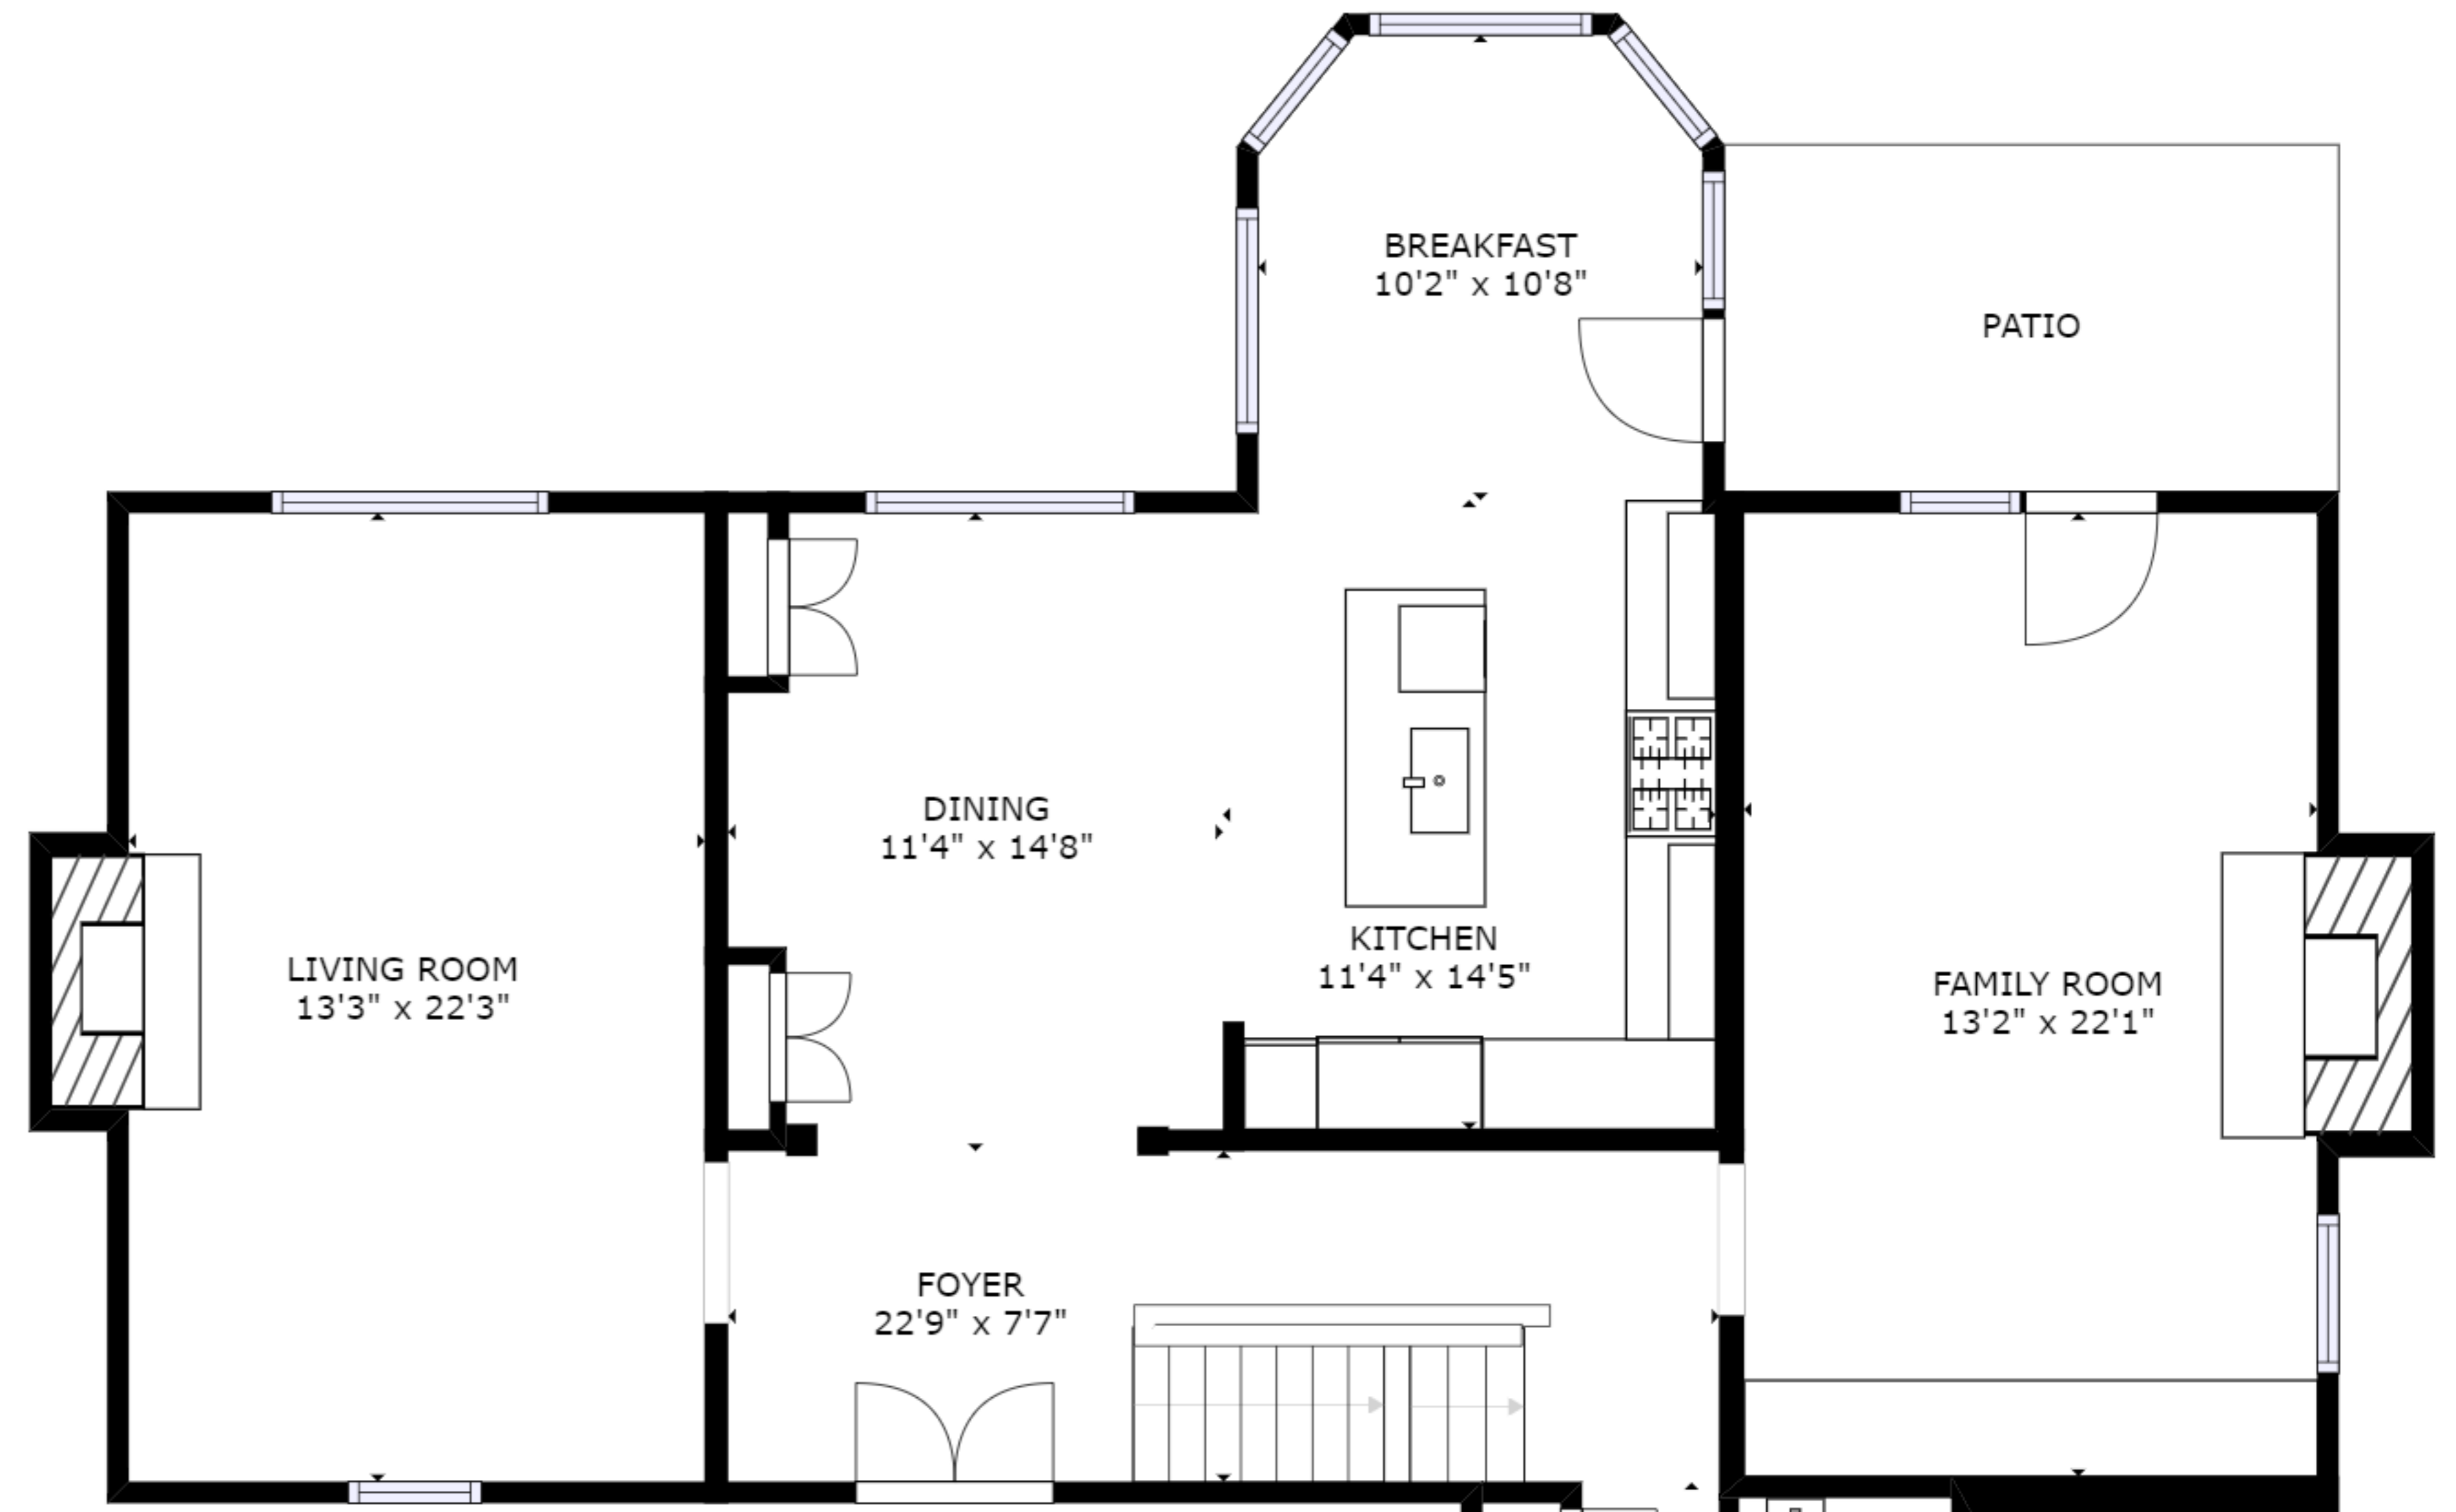

FLOOR 3

FLOOR 2

FLOOR 1

GROSS INTERNAL AREA
 FLOOR 1: 1168 sq ft, FLOOR 2: 1412 sq ft
 FLOOR 3: 1103 sq ft, EXCLUDED AREAS:
 GARAGE: 442 sq ft
 TOTAL: 3683 sq ft

SIZES AND DIMENSIONS ARE APPROXIMATE, ACTUAL MAY VARY.