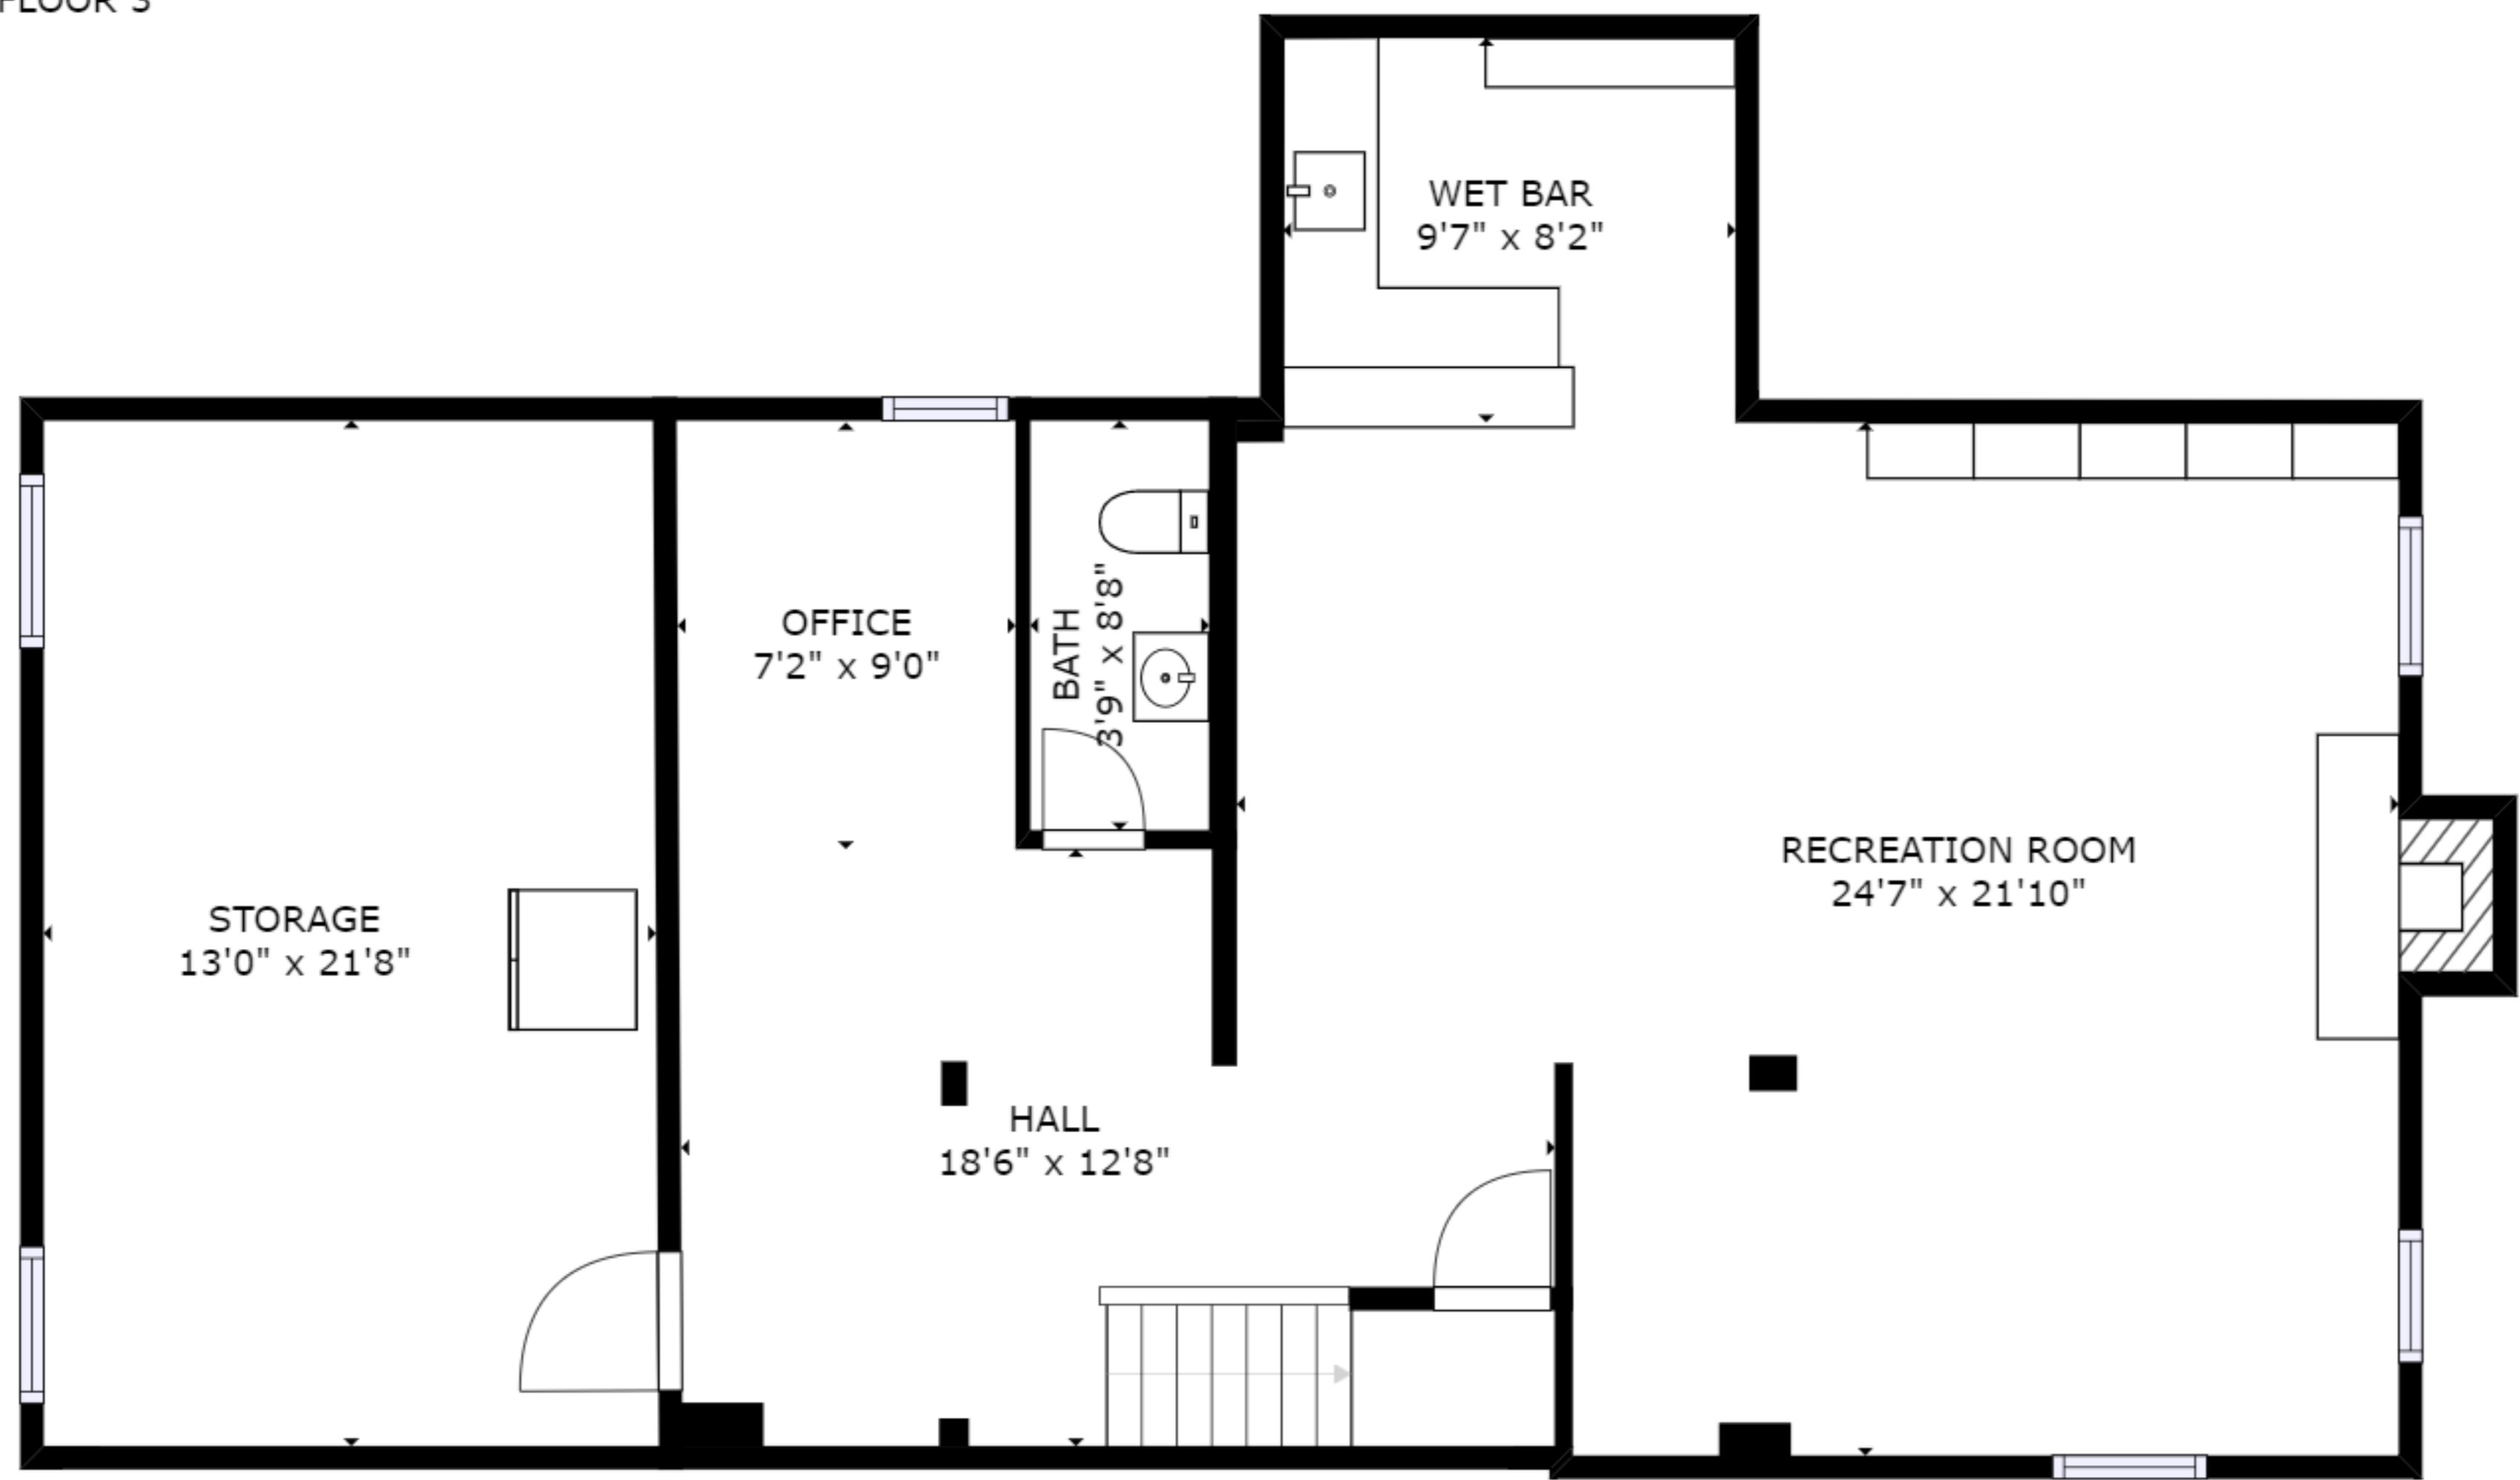

FLOOR 3

FLOOR 2

FLOOR 1

GROSS INTERNAL AREA
 FLOOR 1: 1168 sq ft, FLOOR 2: 1412 sq ft
 FLOOR 3: 1103 sq ft, EXCLUDED AREAS:
 GARAGE: 442 sq ft
 TOTAL: 3683 sq ft

SIZES AND DIMENSIONS ARE APPROXIMATE, ACTUAL MAY VARY.