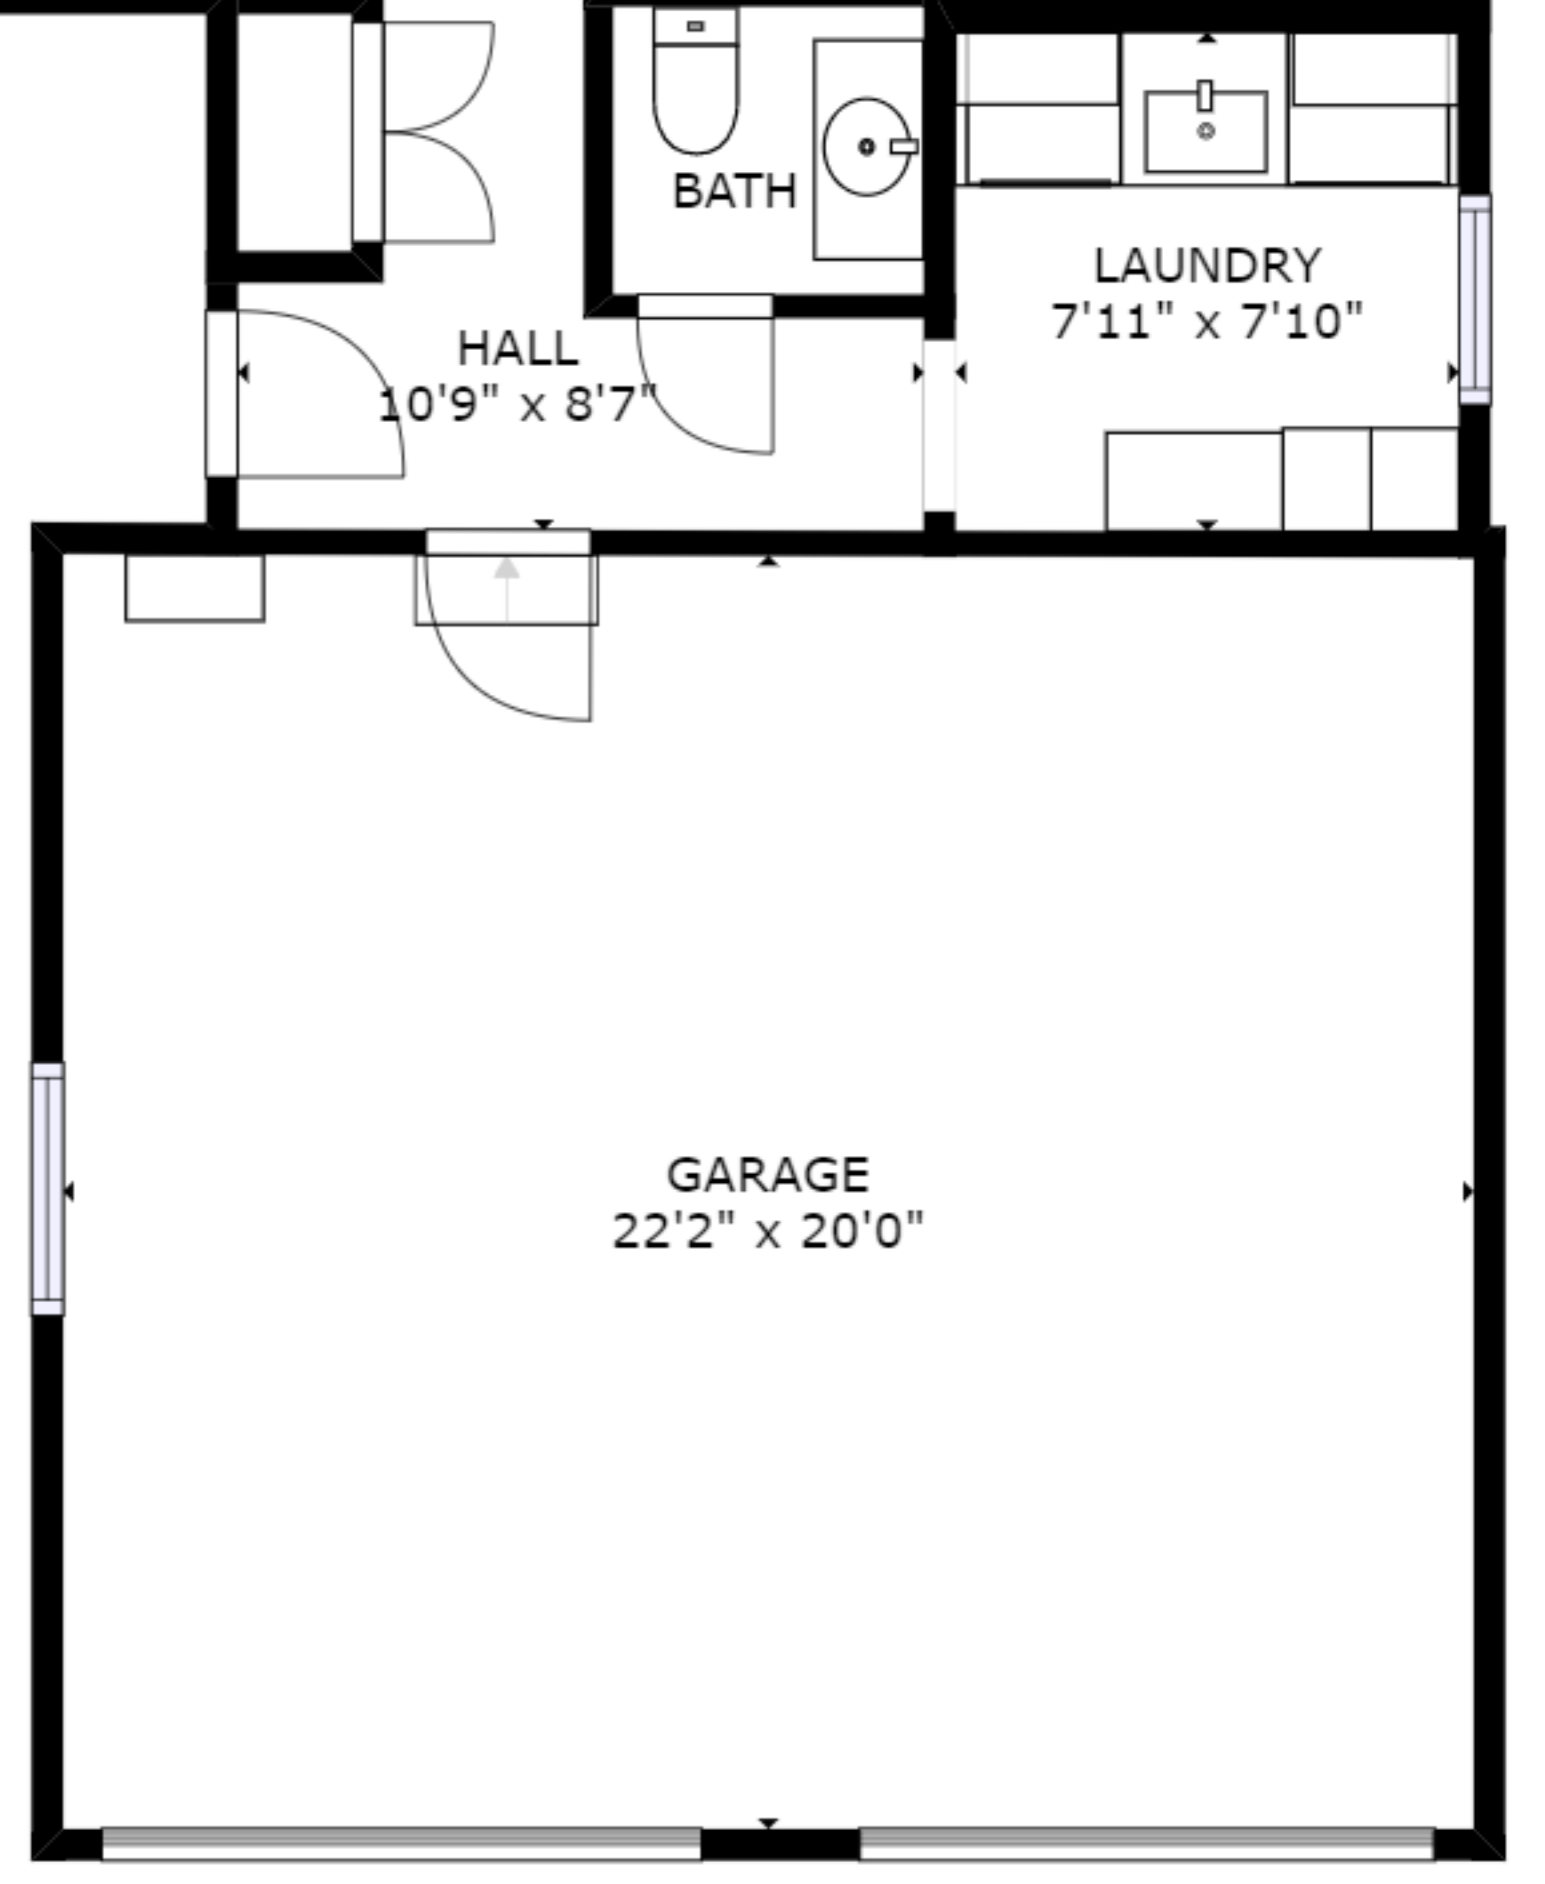

FLOOR 3

FLOOR 2

FLOOR 1

GROSS INTERNAL AREA
 FLOOR 1: 1168 sq ft, FLOOR 2: 1412 sq ft
 FLOOR 3: 1103 sq ft, EXCLUDED AREAS:
 GARAGE: 442 sq ft
 TOTAL: 3683 sq ft

SIZES AND DIMENSIONS ARE APPROXIMATE, ACTUAL MAY VARY.